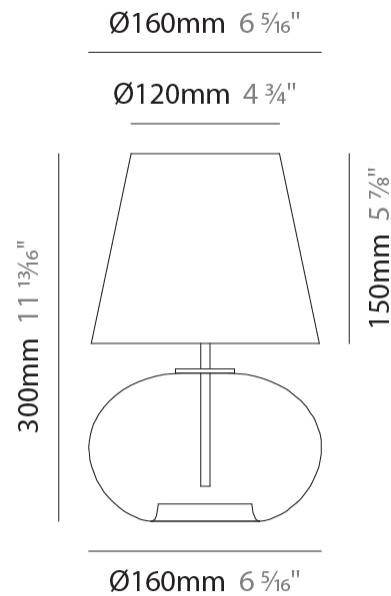

PARIGI CIPOLLA PORTABLE

D144008-

base number   Finish
Options

PROJECT	_____
TYPE	_____
SPECIFIER	_____
QUANTITY	_____
DATE	_____

1. To build a product code in our configurator select the specify button on the base model # product page
2. To build a manual product code on this datasheet choose from the options listed below in blue font and add the suffix to the base model #

GENERAL

Series: Parigi Cipolla _____
Brand: Cangini & Tucci _____
Division: Design _____
Mounting Type: Portable _____
Mounting Location: Table _____
Subcategory: Ambient _____

PHYSICAL

Shape: Sphere _____
Diameter (mm): 160 _____
Diameter (in): 6 5/16 _____
Height (mm): 300 _____
Height (in): 11 13/16 _____
Light Distribution: Omnidirectional _____
Weight (kg): 0.52 _____
Weight (lbs): 1.15 _____
Fixture Finish: [AMB](#) / [GRN](#) / [PNK](#) / [RUB](#) / [SKB](#) / [SMK](#) / [TOB](#) / [TRA](#) _____
Holder Finish: CHR _____
Fixture Material: Glass / Metal _____

ELECTRICAL

Number of Lamps: 1 _____
Lamp Type: LED Retrofit _____
Bulb Included: Bulb Not Included _____
Max. Wattage Per Lamp (W): 4 _____
Lamp Base: E12 _____
Input Voltage (V): 120 _____

LED

OPTICAL

RATINGS AND CERTIFICATIONS

Certified By: Certified for North American Standards _____
IP rating: IP20 _____